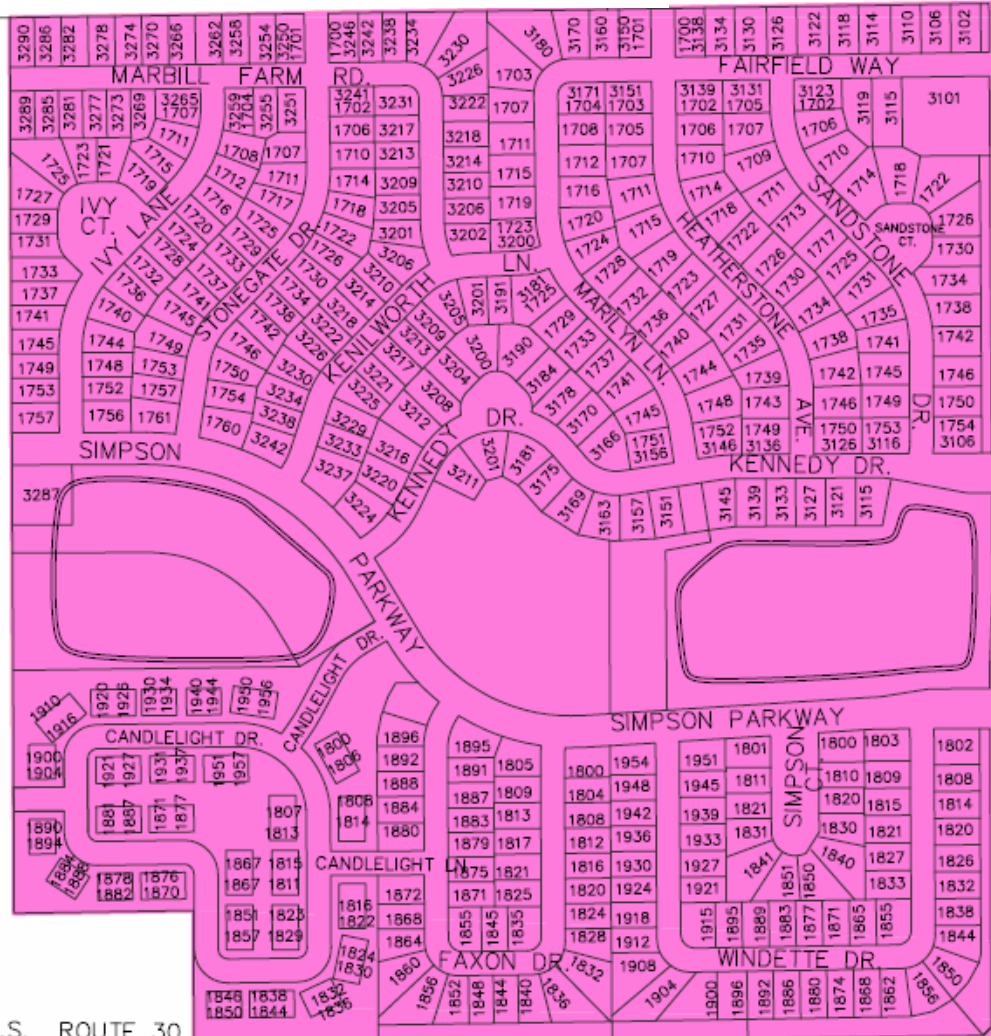

Monday Tuesday Wednesday Thursday Friday

Foxmoor & Fairfield Way (Tuesday)

U.S. ROUTE 30

U.S. ROUTE 30

ComEd R.O.W.